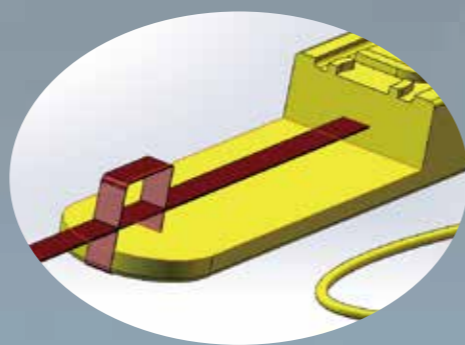

Rescue Tube

2025 New Features Description

1. Constructed with a new performance foam technology that boosts strength and resilience.
2. Bright, light weight and "RESCUE" embossed.
3. Stainless steel clip and rings for secure "wrap'n'snap" around victim or manikin.
4. Braided orange leash with high quality shoulder strap designed for comfort and durability.
5. Length: 37" Width: 5 3/4" Height: 3 1/2"
6. Ideal for indoor and outdoor lifeguarding in any aquatic setting

Rescue Tube LB-07-2

Apperance & Performance		
Buoyancy	≥100N	
Color	Yellow/Orange	Customize (Qty>200pcs)
Text	"Rescue"	Customize (Qty>200pcs)
Logo	No	Customize (Qty>200pcs)
Processing Know-how		
Strength (Stress) longitudinal direction	1000 pounds(454kg)	
Structure & Dimension (Packing)		
Length*Width*Height	94cm x 14cm x 8.5cm	
	37" * 5 3/4" * 3 1/2"	
Weight	1.0kg	
Packing	10 pcs in 1 carton	Customize
Packing Size	100cmx45cmx33cm/10.2kg	
Base Material		
Tube	XPE	
Rope	PAM	
Strap	PES	

Rescue Tube LB-07-4

Apperance & Performance		
	LB-07-4S	LB-07-4L
Buoyancy	≥100N	≥140N
Color		Red
Text	"LIFE GUARD", or customize	
Logo	No, or customize	
Processing		
	NBR	Coating
Structure & Dimension		
Length*Width*Height	100cm x 15cm x 8cm 40" * 5 3/4" * 3 1/4"	128cm x 15cm x 8.5cm 50" * 5 3/4" * 3 1/2"
Weight	1.1kg	1.4kg
Packing	10 pcs in 1 carton	
Packing Size	110cmx45cmx33cm /10.2kg	130cmx45cmx33cm /10.2kg
Base Material		
Tube	NBR	
Rope	PAM	
Braket	PA	